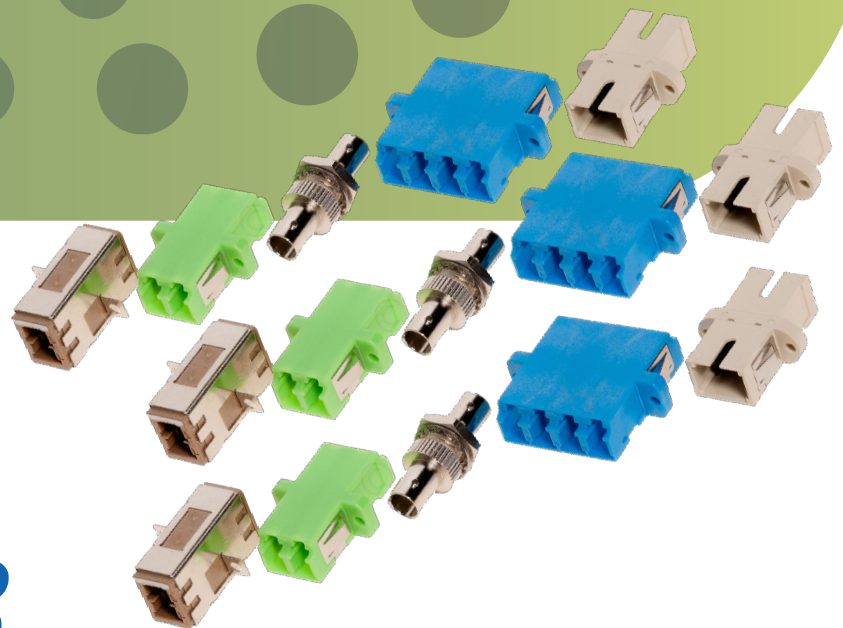

JCS-WB TECHNOLOGIES

Fibre Optic Through Adaptors

FIBRE OPTIC THROUGH ADAPTORS

JCS-WB Technologies range of high quality zirconia sleeve through adaptors includes all the most common types in reduced flange style for easy patch panel integration.

Stock standard U/PC and A/PC with Unibody or two piece design in range of colours. The performance of the adaptors have been carefully designed to meet the toughest Telcordia standards.

All adaptors come with high quality dust caps which can also be purchased separately if requiring extra. Both inner and outer shutter options are available upon request.

A wide range of adaptors are offered to cover standard, legacy and specialty fibre connectors and in a range of mounting configurations and colours.

FEATURES

- High quality Zirconia sleeve design
- LC, SC, MTRJ, FC, and ST types
- Dust caps supplied
- Colour coded to IEC standard
- IEC, EIA/TIA and GR-326-CORE compliant
- SL/LC Unibody one piece
- Internally shuttered option available
- RoHS, REACH SvHC compliant

ST/FC COLOUR DUST CAP CODING PER STANDARD

Single mode SM 9um YELLOW	Multimode OM1, OM3 & OM4 RED
------------------------------	---------------------------------

ORDERING INFORMATION

ADP-XXX-XX-XXXX

CONNECTOR TYPES